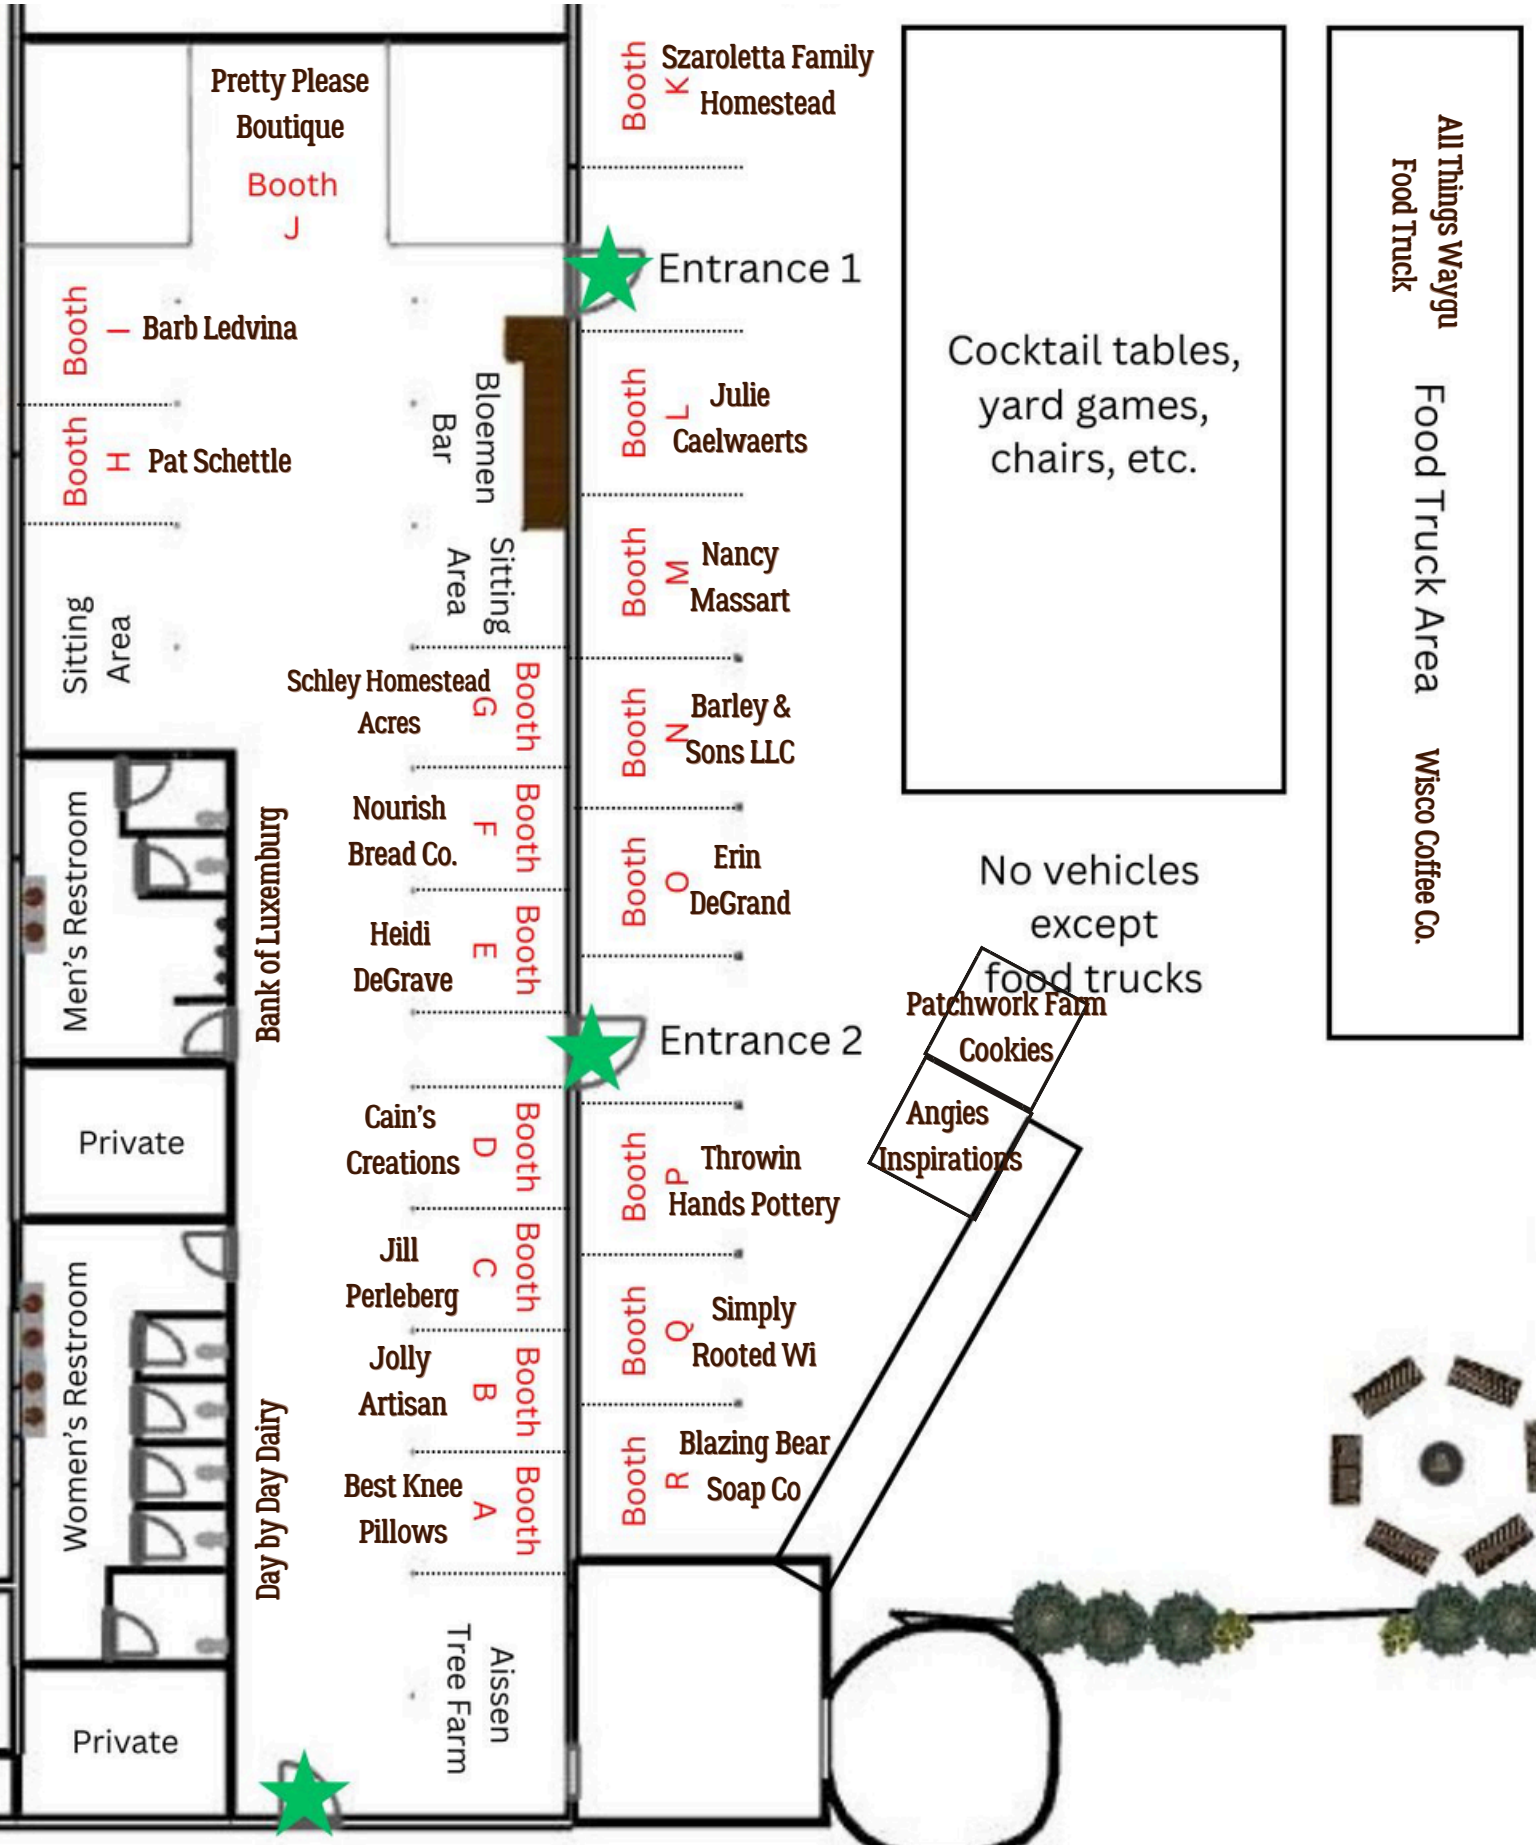

# June 8th

Pretty Please Boutique

Booth J

Booth I Barb Ledvina  
Booth H Pat Schettle

Sitting Area

Men's Restroom

Private

Women's Restroom

Barnwood Coffee

Aissen Tree Farm

Bloemen Bar

Sitting Area

Booth G

Booth F

Booth E

Booth D