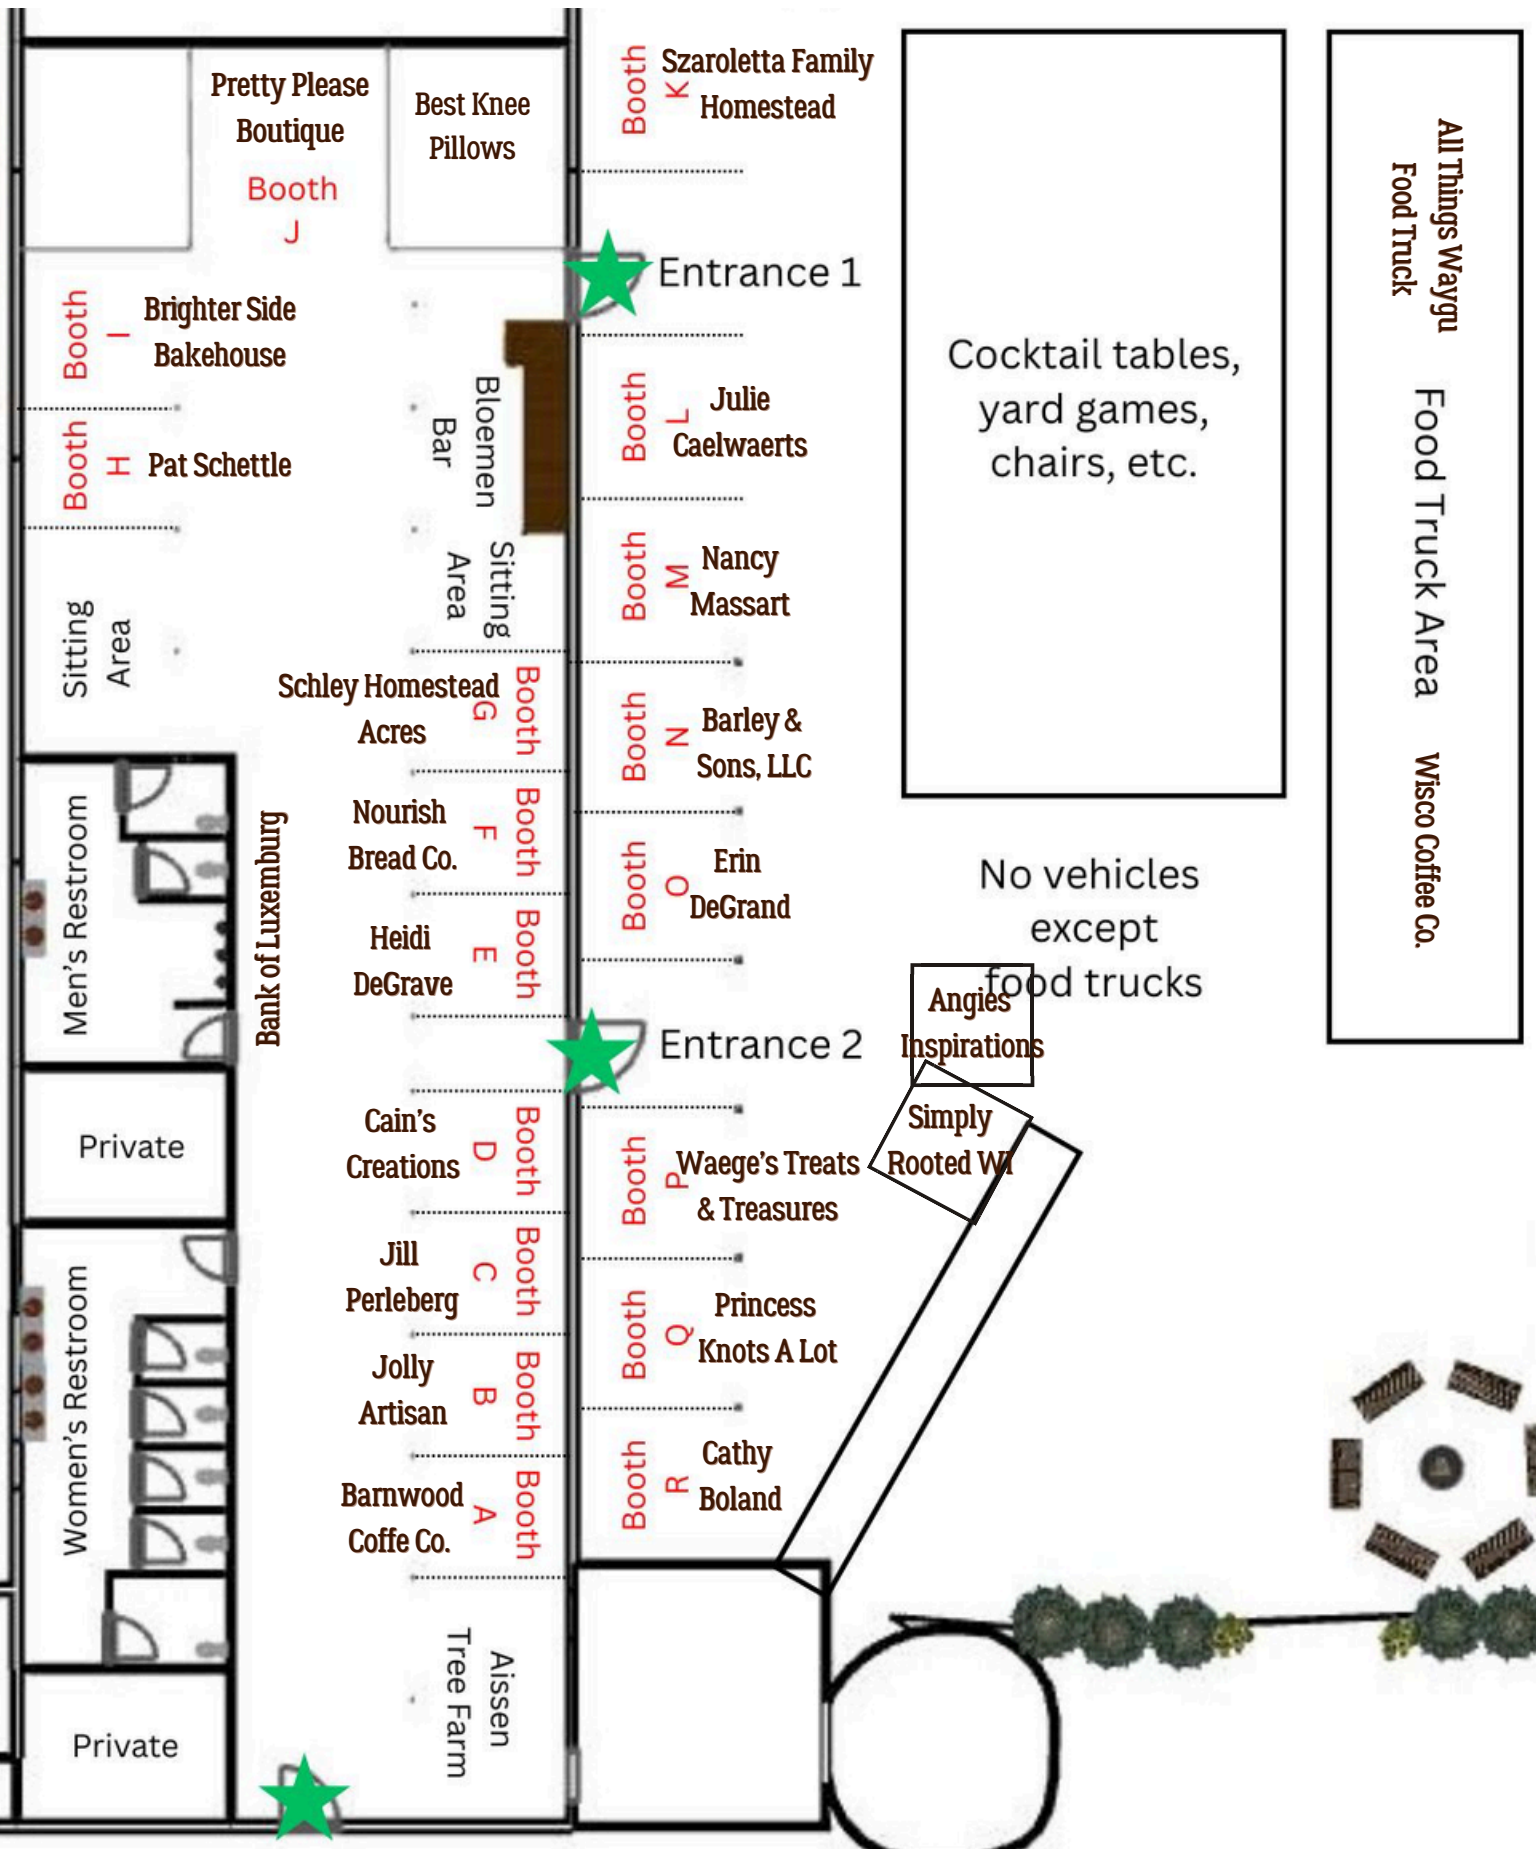

Jill Perleberg

Booth C

Booth Q Waege's Treats & Treasures

Jolly Artisan

Booth B

Barnwood Coffe Co.

Booth A

Booth R Princess Knots A Lot

# August 3rd

Pretty Please Boutique

Booth J

Best Knee Pillows

Booth K Szaroletta Family Homestead

Entrance 1

Cocktail tables, yard games, chairs, etc.

All Things Waygu Food Truck