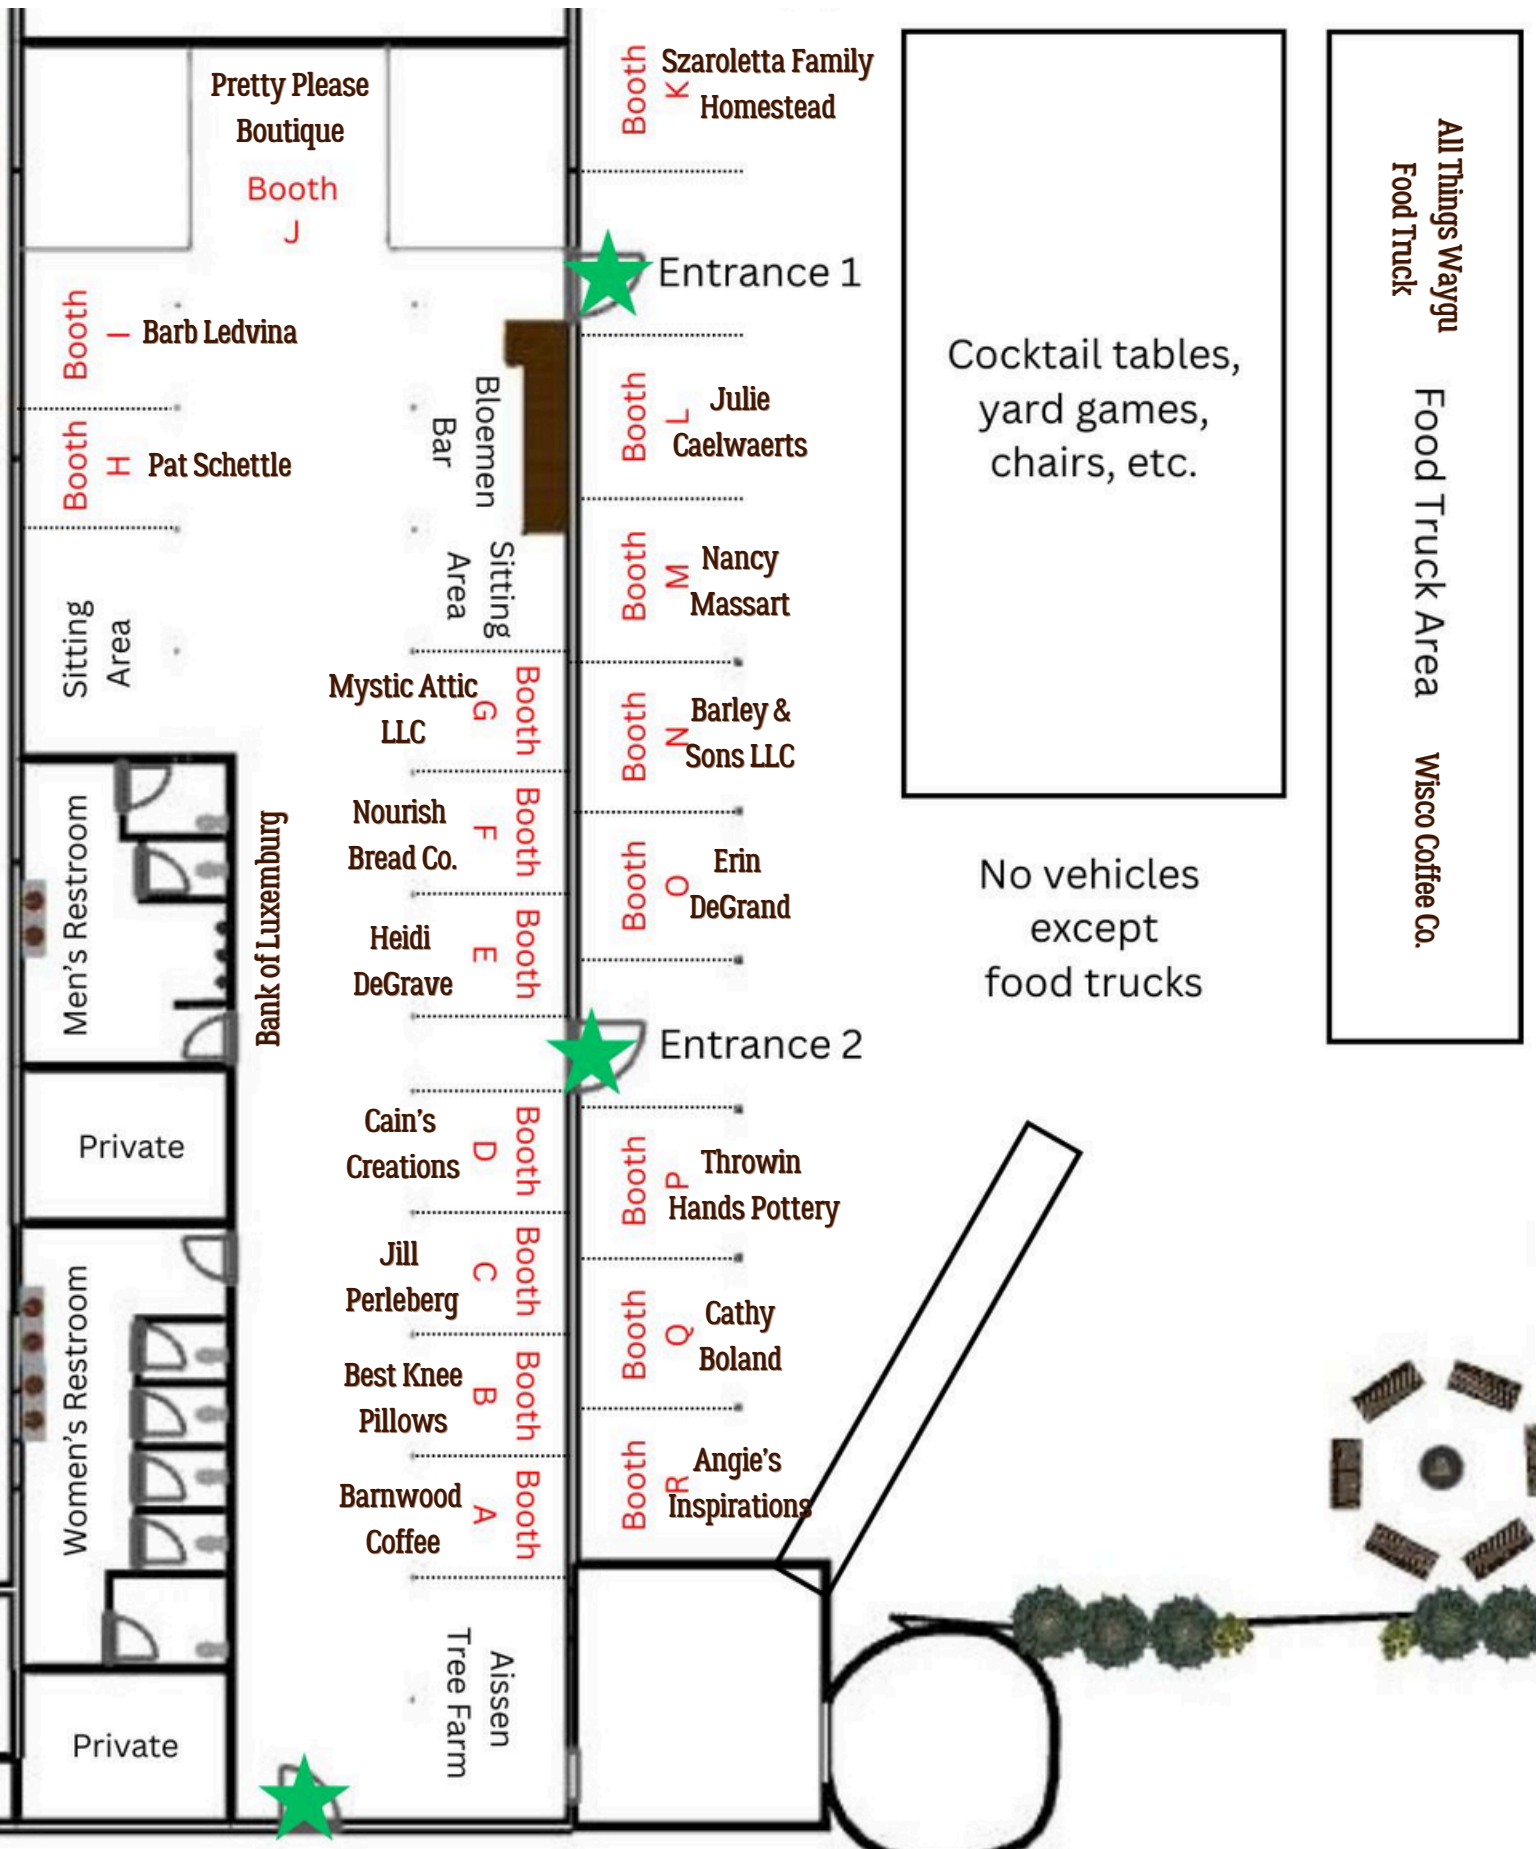

# June 8th

Pretty Please Boutique

Booth J

Booth I Barb Ledvina  
Booth H Pat Schettle

Sitting Area

Men's Restroom

Private

Women's Restroom

Barnwood Coffee

Aissen Tree Farm

Bloemen Bar

Sitting Area

Booth G

Booth F

Booth E

Booth D

Booth O Erin DeGrand

Entrance 2

Booth P Throwin Hands Pottery

Booth Q Cathy Boland

Booth R Angie's Inspirations

Cocktail tables, yard games, chairs, etc.

No vehicles except food trucks

All Things Waygu Food Truck

Booth Q Waege's Treats & Treasures

Booth R Front Porch Pottery

Cocktail tables, yard games, chairs, etc.

Angies Inspirations

No vehicles except food trucks

Blazing Bear Soap Co

Simply Rooted WA

All Things Waygu Food Truck