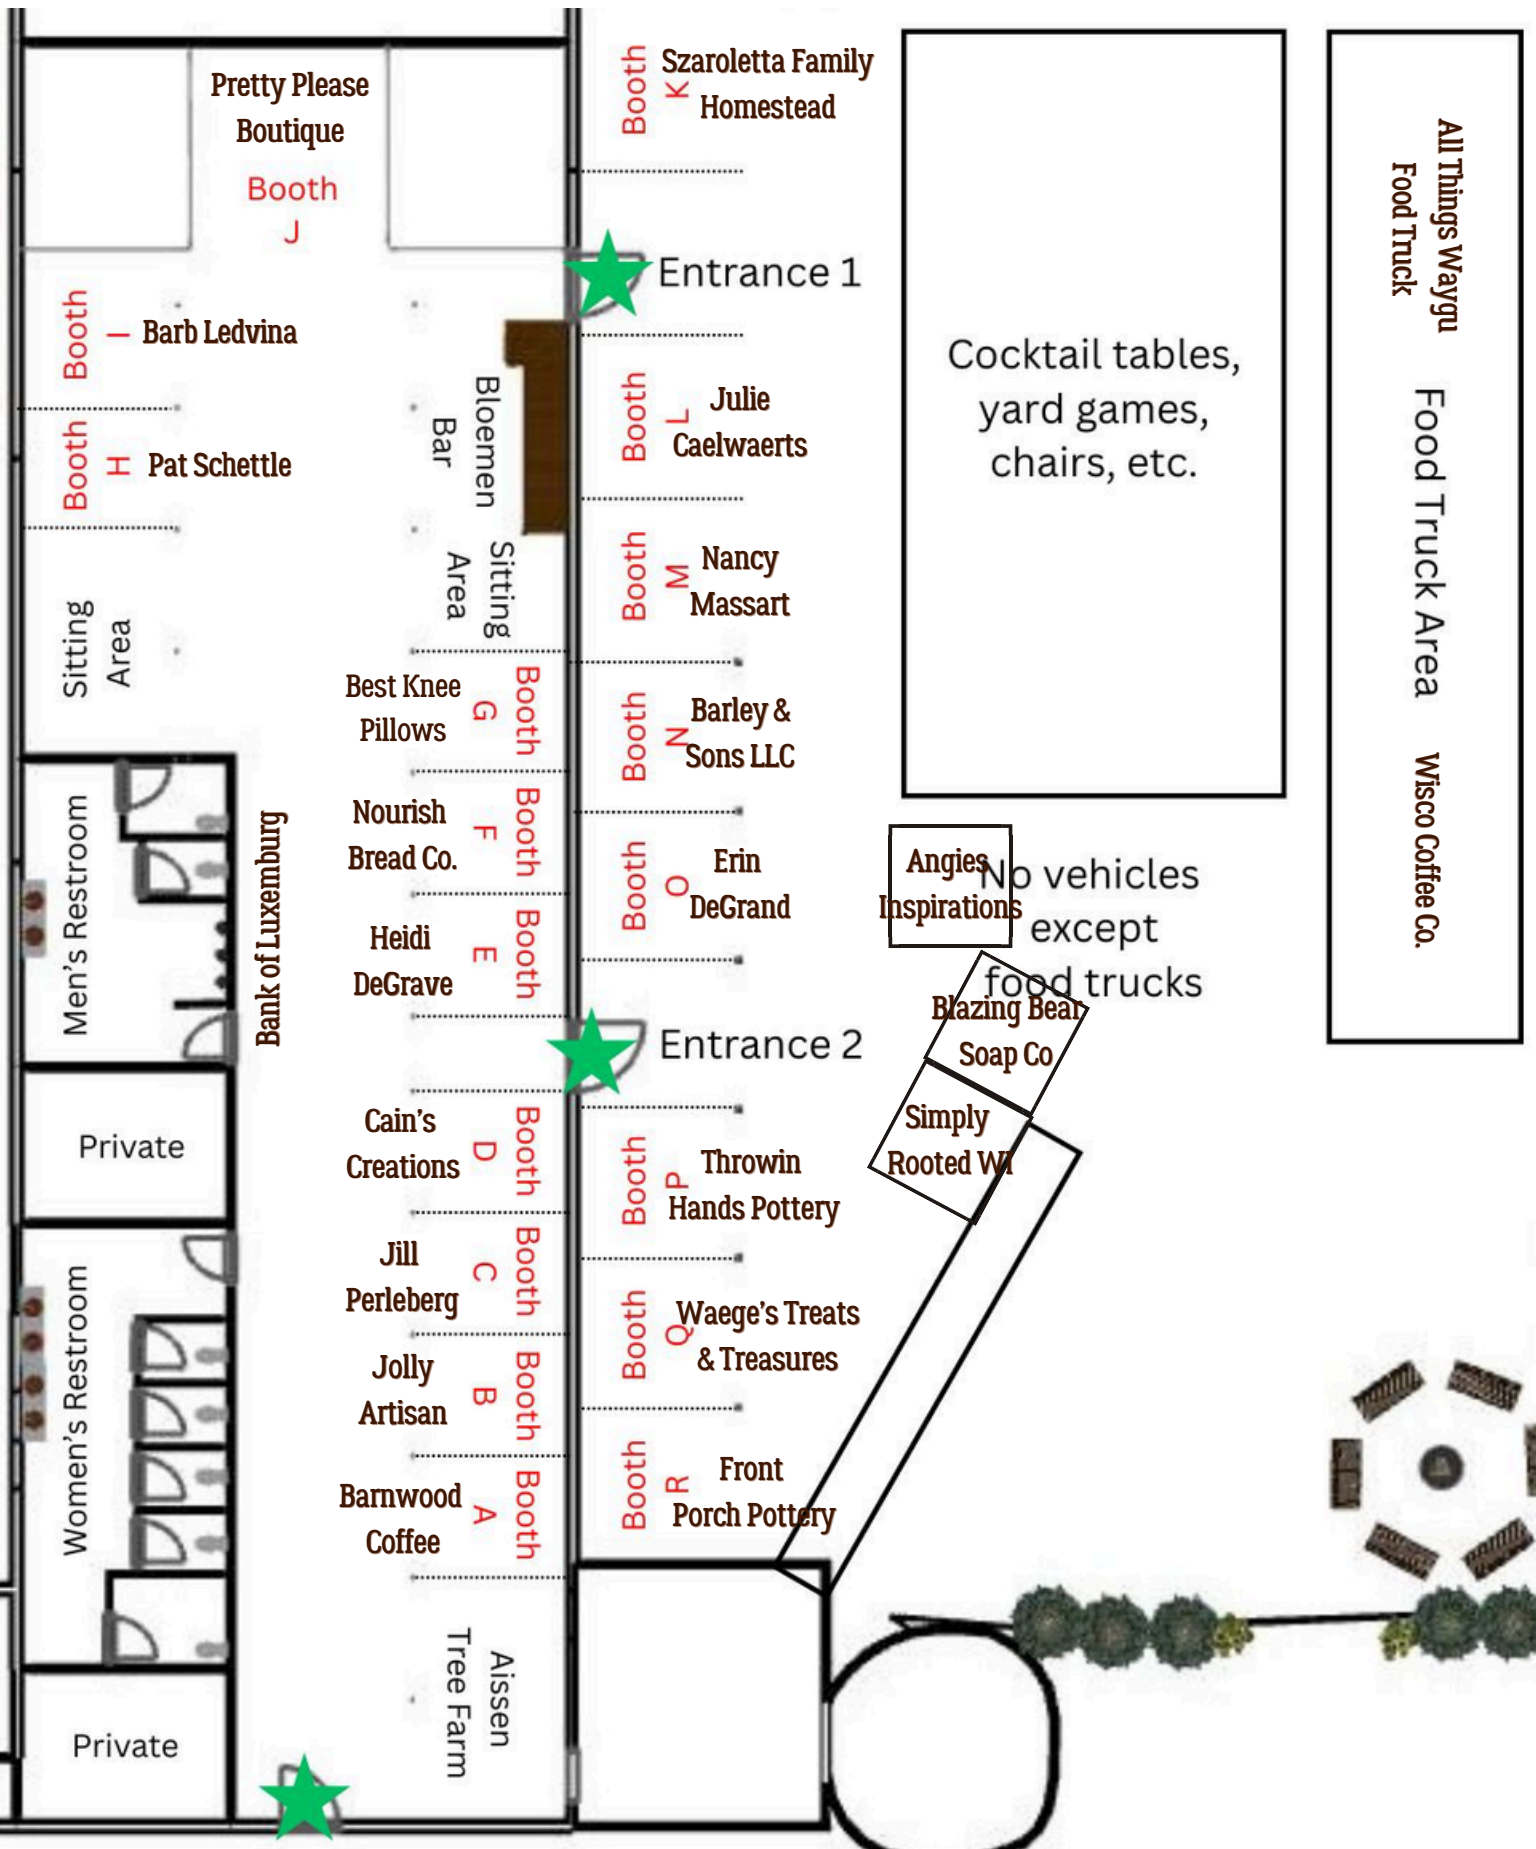

June 15th

Pretty Please Boutique

Booth J

Booth I Barb Ledvina

Booth H Pat Schettle

Sitting Area

Bloemen Bar

Sitting Area

Best Knee Pillows

Nourish Bread Co.

Heidi DeGrave

Cain's Creations

Jill Perleberg

Jolly Artisan

Barnwood Coffee

Aisсен Tree Farm

Booth K Szaroletta Family Homestead

Entrance 1

Booth L Julie Caelwaerts

Booth M Nancy Massart

Booth N Barley & Sons LLC

Booth O Erin DeGrand

Entrance 2

Booth P Throwin Hands Pottery

Booth Q Waege's Treats & Treasures

Booth R Front Porch Pottery

Cocktail tables, yard games, chairs, etc.

Angies Inspirations

No vehicles except food trucks

Blazing Bear Soap Co

Simply Rooted WA

All Things Waygu Food Truck

Food Truck Area

Wisco Coffee Co.